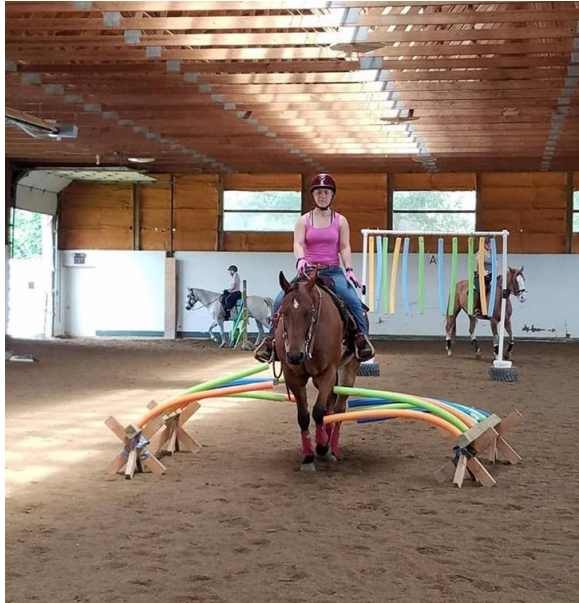

Instructor:
Kim Veenstra ISRB
(810) 923-4964

GLASS-ED
Coming to:
Serenity Farms
7905 West RS
Avenue
Schoolcraft, MI
May 5, 2019

Improves
Leadership

AGENDA

- ◆ Meeting, learn about Leadership, Partnership
- ◆ Introduce obstacles on the ground with halter & lead
- ◆ If Partnership is confident, proceed to saddle up & ride

WHEN: May 5, 2019

TIME: 10:00am-2pm

COST: \$90

CONTACT: Tracy Fox
(269) 330-2144

Builds Confidence

Improves
Trust
and
Respect

Horses Become
Calmer and Braver

Challenging and FUN!